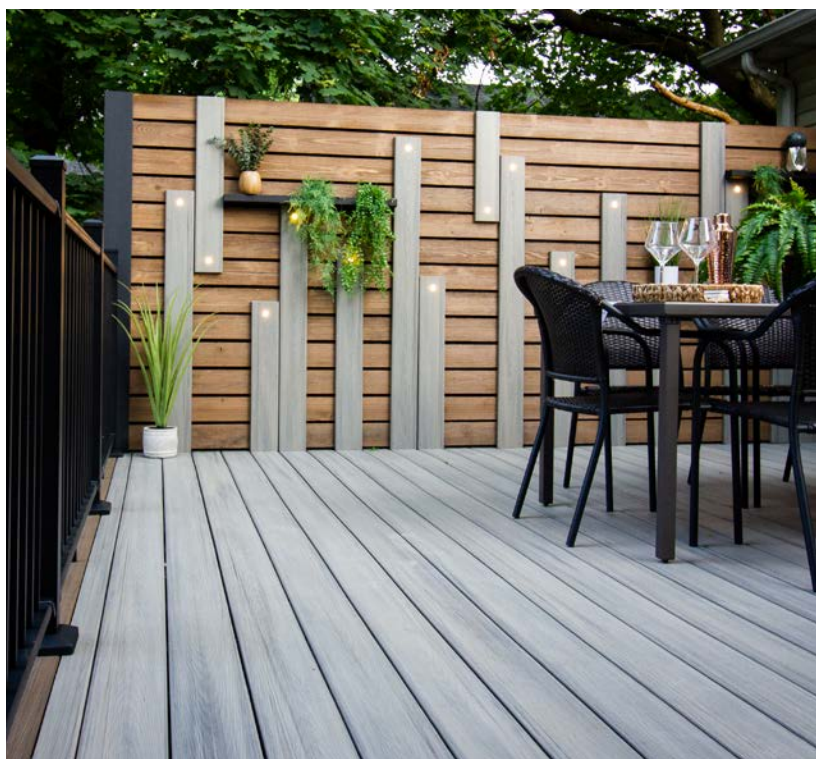

2024 PRODUCT CATALOG

CONTENTS

TABLE OF CATEGORY CONTENTS	PAGE
WPC Decking & Fascia	3
SureStone™ Decking & Fascia	5
Fastening Systems	9
Joist & Flashing Tape	13
Low Voltage Deck Lighting	14
Balusters	15
Connectors	19
Post Caps & Trim	21
Privacy Screen Kit	25
Aluminum Rapid Rail	26
Aluminum Contemporary Railing	31
Aluminum Contemporary Cable Railing	37
Composite Railing	41
Secondary Handrail	43
Decking & Railing Accessories	44
Lattice	46